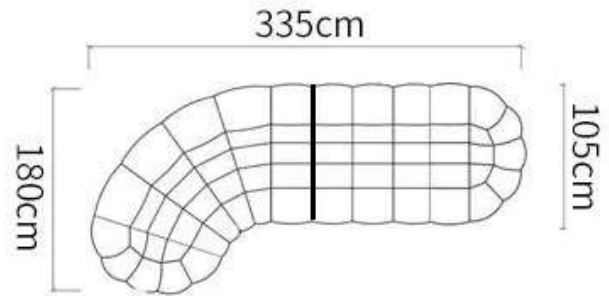

LUX DIVANI

LUX DIVANI

LUX DIVANI

LUX DIVANI