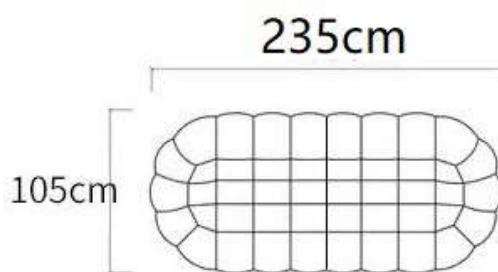

LUX DIVANI

LUX DIVANI

LUX DIVANI

LUX DIVANI