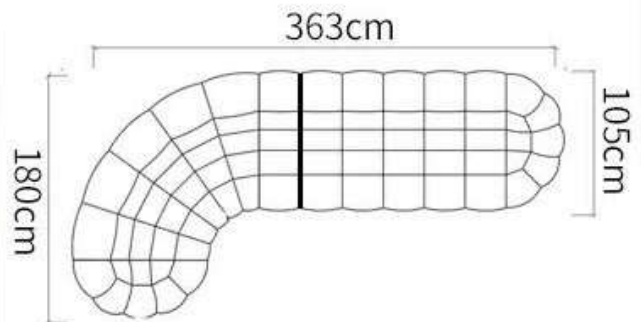

LUX DIVANI

LUX DIVANI

LUX DIVANI

LUX DIVANI