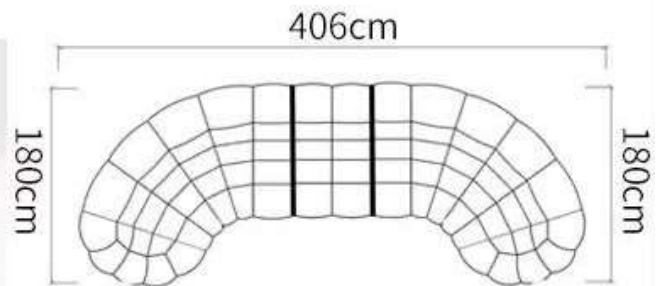

LUX DIVANI

LUX DIVANI

LUX DIVANI

LUX DIVANI