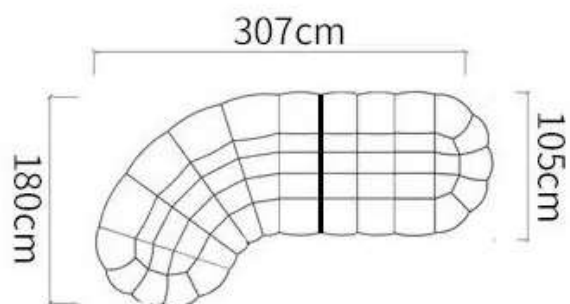

LUX DIVANI

LUX DIVANI

LUX DIVANI

LUX DIVANI