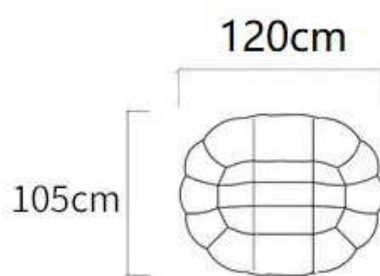

LUX DIVANI

LUX DIVANI

LUX DIVANI

LUX DIVANI