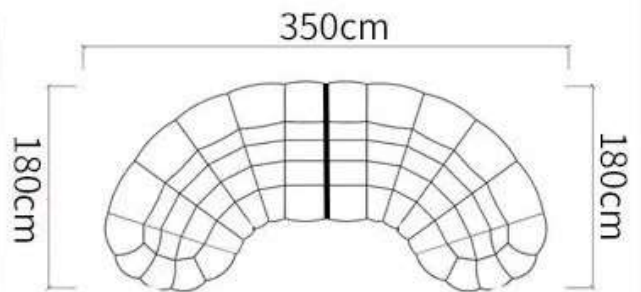

LUX DIVANI

LUX DIVANI

LUX DIVANI

LUX DIVANI