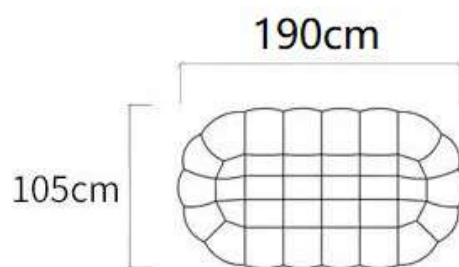

LUX DIVANI

LUX DIVANI

LUX DIVANI

LUX DIVANI